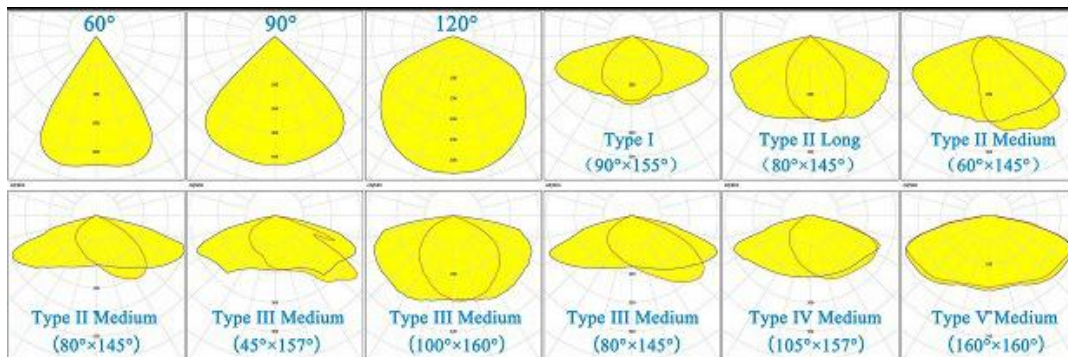

T2-M (80*145)