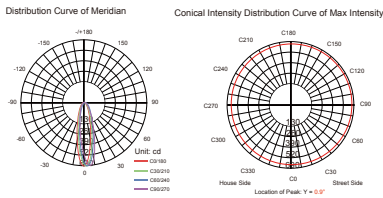

LED Street Light Datasheet

Technical Parameters:

50W