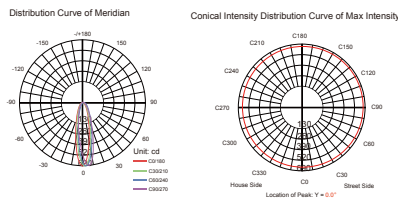

LED Street Light Datasheet

Technical Parameters:

50W

100 W

150W

200W

300 W

Light Housing Size Options

Size: 535*200*120mm
Holder: 48mm or 60mm

Size: 620*235*125mm
Holder: 60mm or 48mm

Size: 690*260*130mm
Holder: 60mm

Size: 810*320*135mm
Holder: 76mm or 60mm