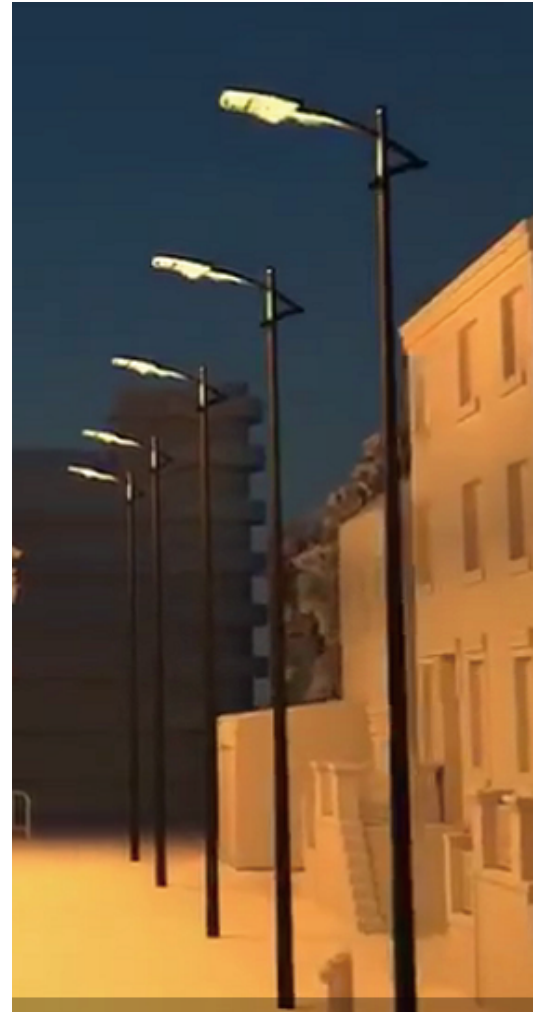

# LED Street Light Datasheet

For AL-ST1902 Series

L 80  
54,000hrs

SAA

CE  ROHS

TUV

5  
years warranty

Philips Sosen