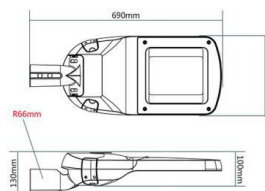

## Light Housing Size Options

AL-ST1902-40-60W  
40-60W

Size: 535\*200\*120mm  
Holder: 48mm or 60mm

AL-ST1902-60-100W  
60-100W

Size: 620\*235\*125mm  
Holder: 60mm or 48mm

AL-ST1902-100-150W  
100-150W

Size: 690\*260\*130mm  
Holder: 60mm

AL-ST1902-100-150W  
150-200W

Size: 810\*320\*135mm  
Holder: 76mm or 60mm