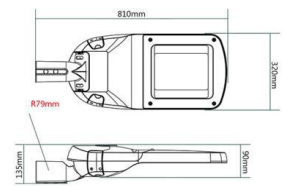

## Light Housing Size Options

AL-ST1902-40-60W  
40-60W

Size: 535\*200\*120mm  
Holder: 48mm or 60mm

AL-ST1902-60-100W  
60-100W

Size: 620\*235\*125mm  
Holder: 60mm or 48mm

AL-ST1902-100-150W  
100-150W

Size: 690\*260\*130mm  
Holder: 60mm

AL-ST1902-100-150W  
150-200W

Size: 810\*320\*135mm  
Holder: 76mm or 60mm