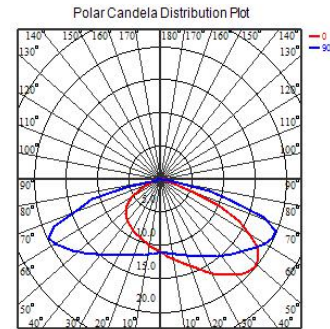

LED Street Light Datasheet

Light Distribution Options

T3-M (80*145)