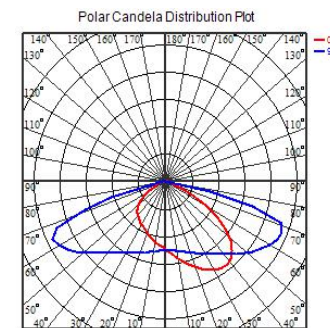

T2-M (80*145)