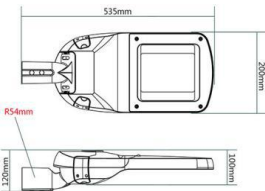

Light Housing Size Options

AL-ST1902-40-60W
40-60W

Size: 535*200*120mm
Holder: 48mm or 60mm