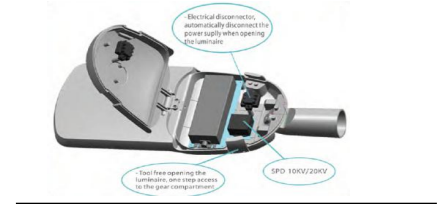

LED Street Light Datasheet