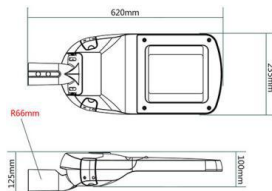

## Light Housing Size Options

AL-ST1902-40-60W  
40-60W

Size: 535\*200\*120mm  
Holder: 48mm or 60mm

AL-ST1902-60-100W  
60-100W

Size: 620\*235\*125mm  
Holder: 60mm or 48mm

AL-ST1902-100-150W  
100-150W

Size: 690\*260\*130mm  
Holder: 60mm